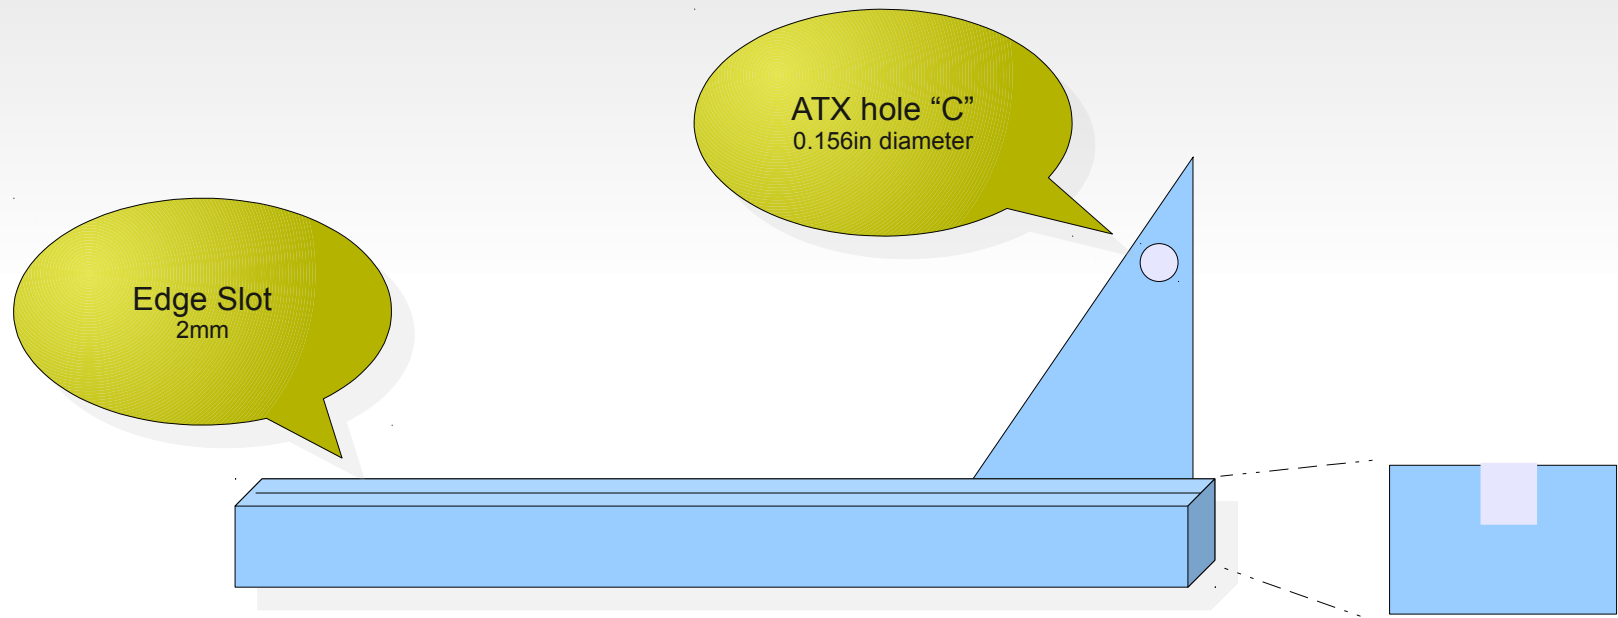

ATX Form-Factors

Standard ATX
12in (305mm) x 9.6in (244mm)

Micro ATX
9.6in (244mm) x 9.6in (244mm)

Mini ATX
11.2in (284mm) x 8.2in (208mm)

Flex ATX
9in (229mm) x 7.5in (191mm)

ATX Form-Factors

ATX Bay Design

Loaded ATX Bay

ATX Bay Shelf

Loaded ATX Bay Shelf