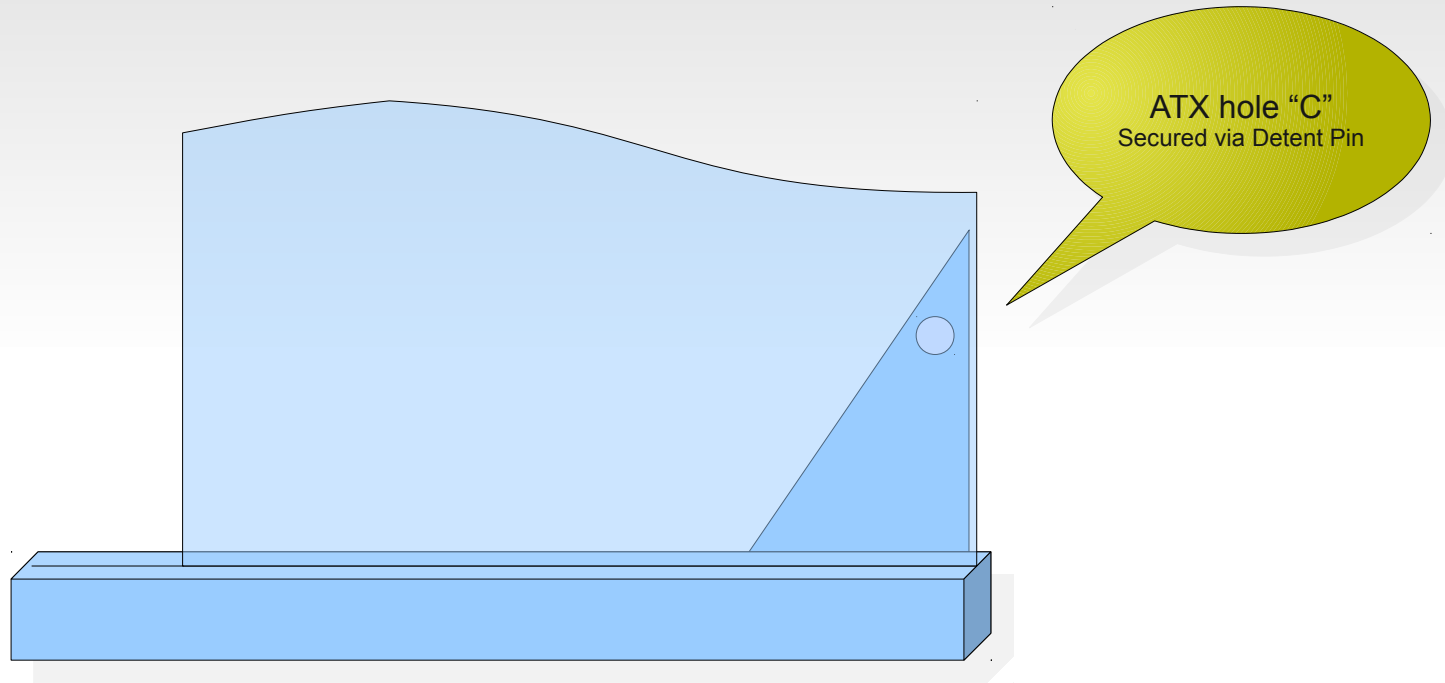

ATX Form-Factors

Standard ATX
12in (305mm) x 9.6in (244mm)

Micro ATX
9.6in (244mm) x 9.6in (244mm)

Mini ATX
11.2in (284mm) x 8.2in (208mm)

Flex ATX
9in (229mm) x 7.5in (191mm)

ATX Form-Factors

ATX Bay Design

Loaded ATX Bay

ATX Bay Shelf

Loaded ATX Bay Shelf