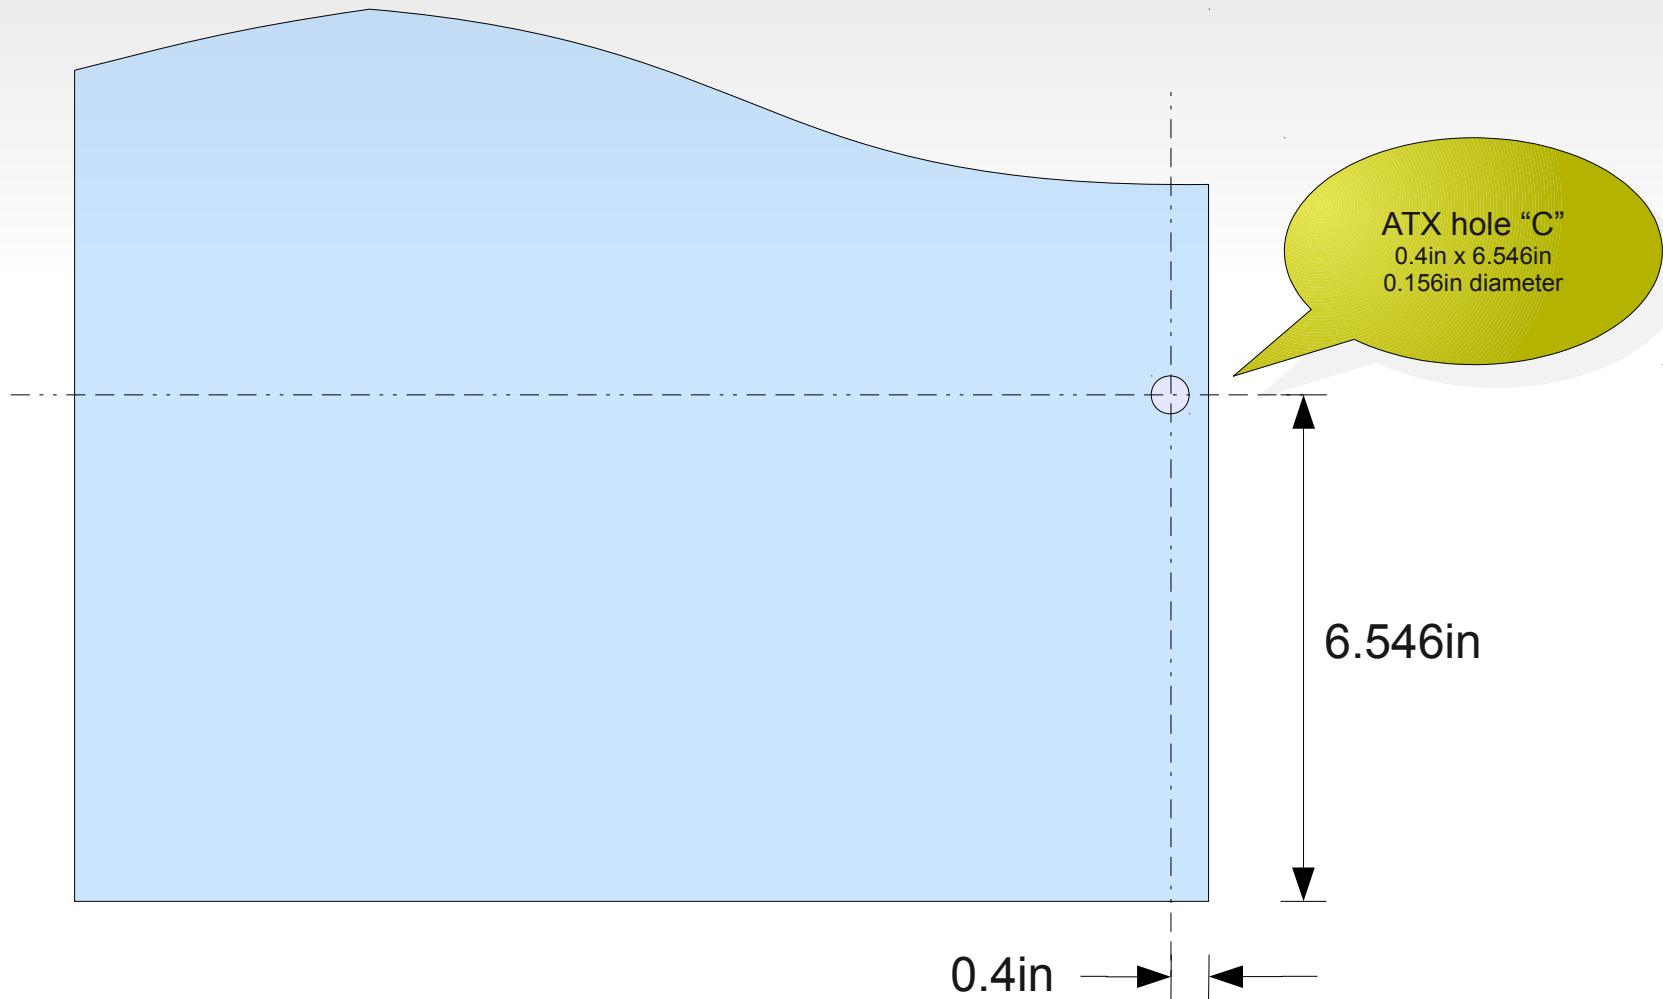

ATX Form-Factors

Standard ATX
12in (305mm) x 9.6in (244mm)

Micro ATX
9.6in (244mm) x 9.6in (244mm)

Mini ATX
11.2in (284mm) x 8.2in (208mm)

Flex ATX
9in (229mm) x 7.5in (191mm)

ATX Form-Factors

ATX Bay Design

Loaded ATX Bay

ATX Bay Shelf

Loaded ATX Bay Shelf