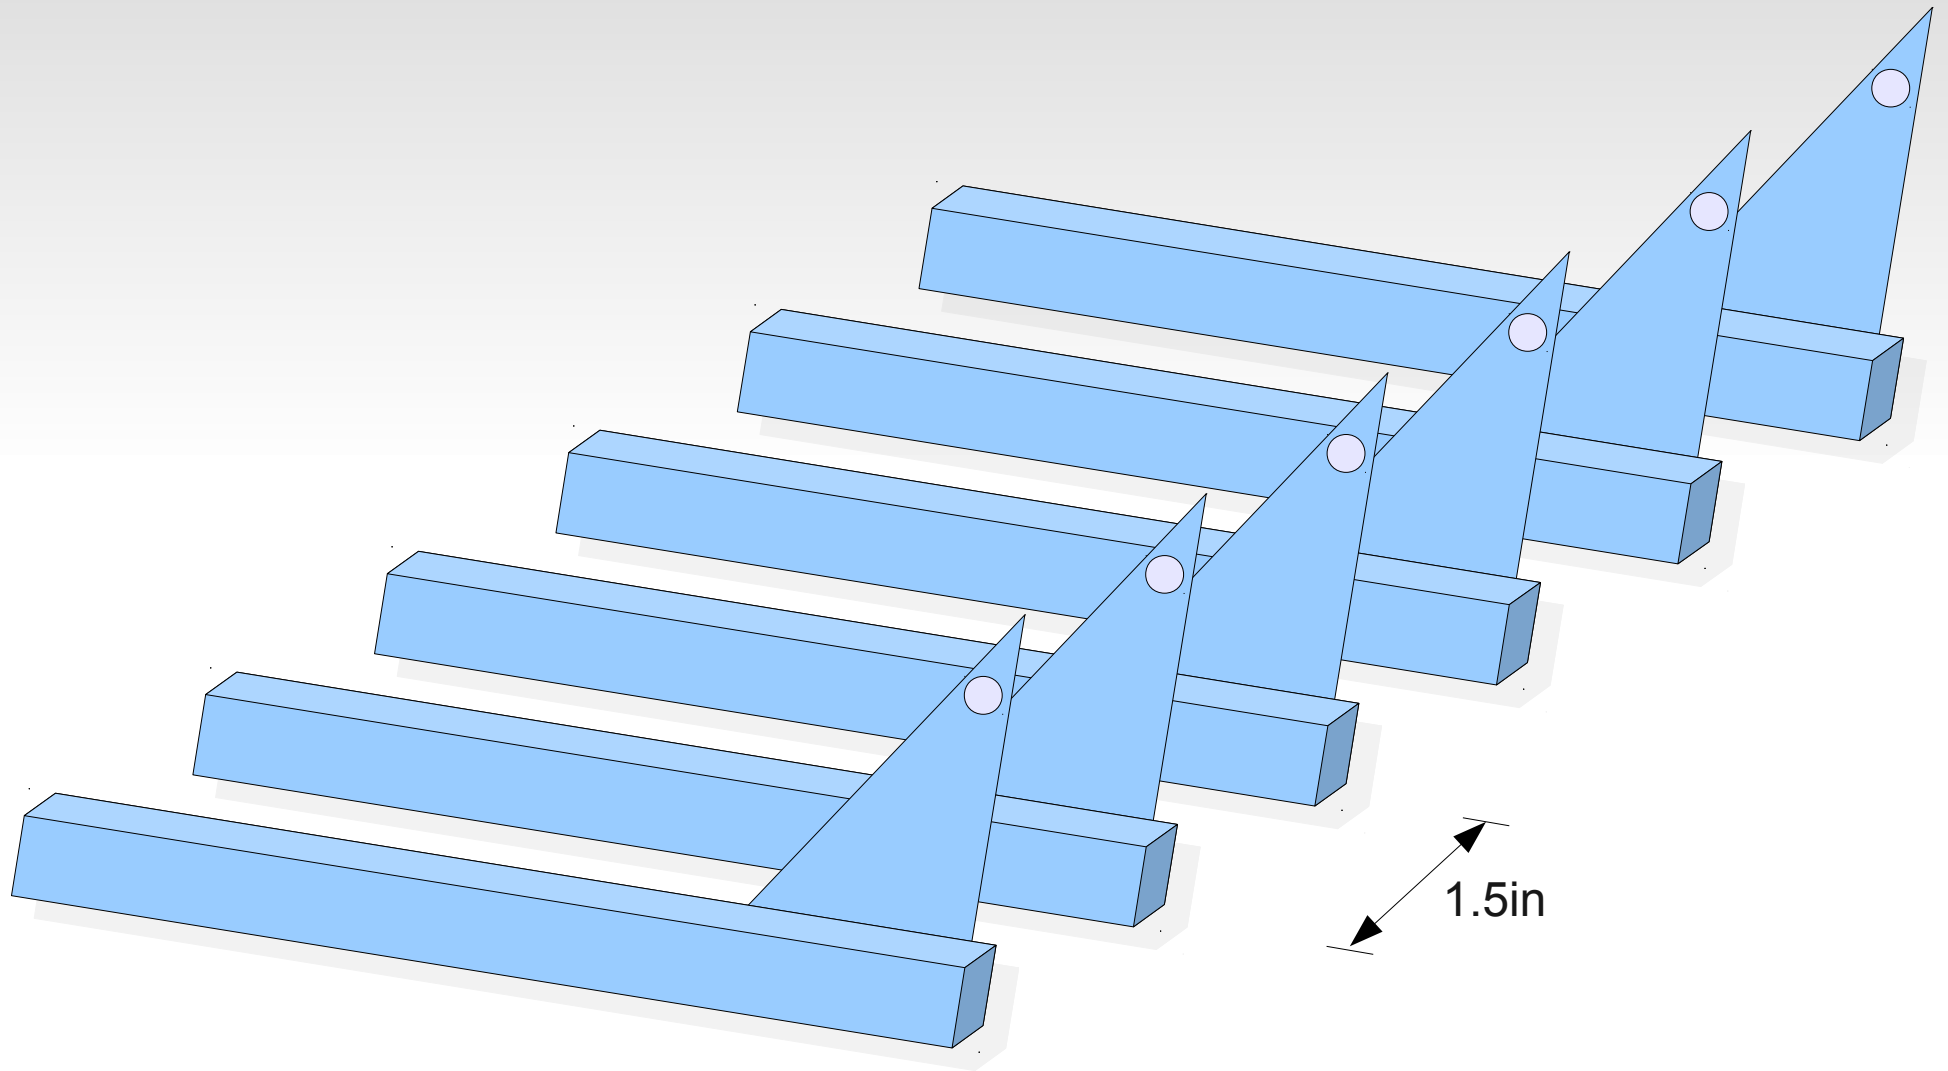

ATX Form-Factors

Standard ATX
12in (305mm) x 9.6in (244mm)

Micro ATX
9.6in (244mm) x 9.6in (244mm)

Mini ATX
11.2in (284mm) x 8.2in (208mm)

Flex ATX
9in (229mm) x 7.5in (191mm)

ATX Form-Factors

ATX Bay Design

Loaded ATX Bay

ATX Bay Shelf

Loaded ATX Bay Shelf